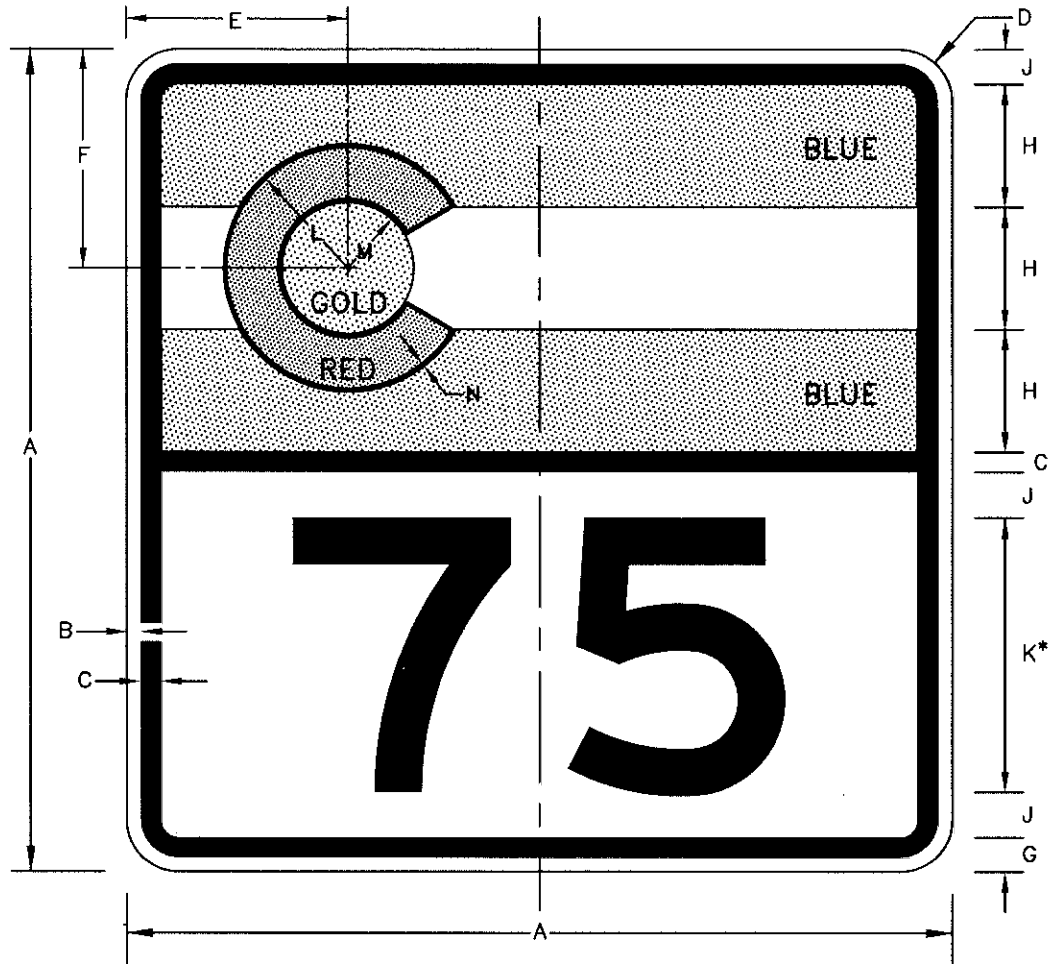

M1-5a

A	B	C	D	E	F	G	H	J	K	L	M	N
24	.375	.625	1.5	7.375	6.438	1	3.625	1.25	8E	3.563	1.938	.125
30	.5	.75	1.875	9.25	8.063	1.25	4.5	1.625	10E	4.438	2.375	.125
36	.625	.875	2.25	11.063	9.625	1.5	5.375	2	12E	5.313	2.875	.188
42	.625	.875	2.25	12.875	11.063	1.5	6.375	2.5	14E	6.25	3.313	.188

Legend - Black (Non-Ref), Blue, Red & Gold (Ref)
 Background - White (Ref)

* - Required to be visually centered in the available space. For a 3 digit number use series D.